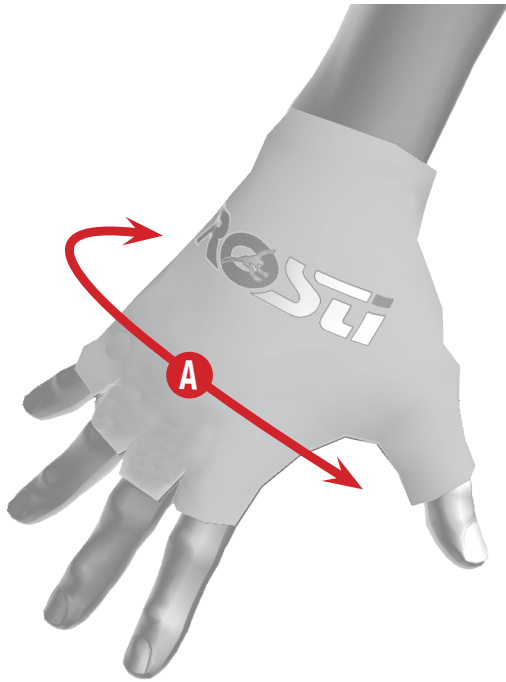

TABELLA TAGLIE / SIZING CHART

GUANTI - CALZE - COPRISCARPE / GLOVES - SOCKS - BOOTIES

GUANTI / GLOVES	A CIRCONFERENZA CIRCUMFERENZE	
	CM	INCHES
XS	16.5	6.5
S	17.8	7
M	19.1	7.5
L	20.3	8
XL	21.6	8.5
XXL	22.9	9

CALZE / SOCKS	A MISURA SCARPA / SHOE SIZE		
	I / EU	USA	UK
X-S	36 - 39	4 1/2 - 7	4 - 6 1/2
M-L	40 - 43	7 1/2 - 9	7 - 9
XL-XXL	44 - 47	10 - 13	10 - 12 1/2